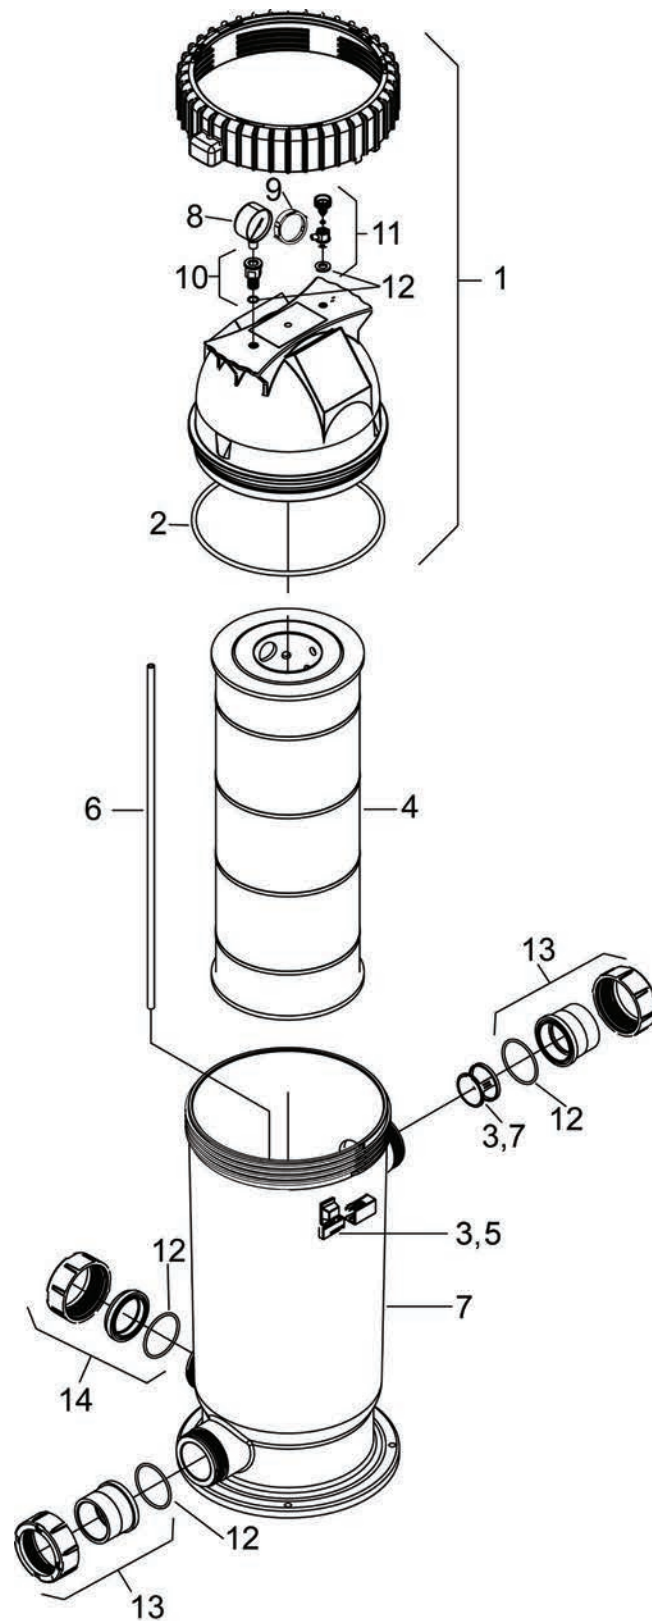

CS - Cartridge filter

Position	Description	Reference
1	Top housing assembly, CS100 & CS150	R0461901
2	Tank Oring	R0462701
3	Inlet diffuser & Locking tab kit	R0462101
4	Replacement cartridge, CS100	R0462201
	Replacement cartridge, CS150	R0462301
5	Locking tab	R0484101
6	Breather tube, CS100 & CS150	R0462803
7	Bottom housing assembly, CS	R0462901
8	Pressure gauge, bar-psi	R0756000
9	Indicator snap ring	R0468201
10	Pressure gauge adapter assembly	R0557101
11	Air relief valve assembly	R0557201
12	Oring set (x3)	R0466301
13	63/50mm union tailpiece kit (x2)	R0771400
	2" union tailpiece kit (x2, add 2 x W041101 for 1 1/2")	R0771401
14	Drain cap kit	R0523000
\	Réducteur PVC 1 1/2" à coller (unité)	W041101
\	Versa Plumb kit	WF000026