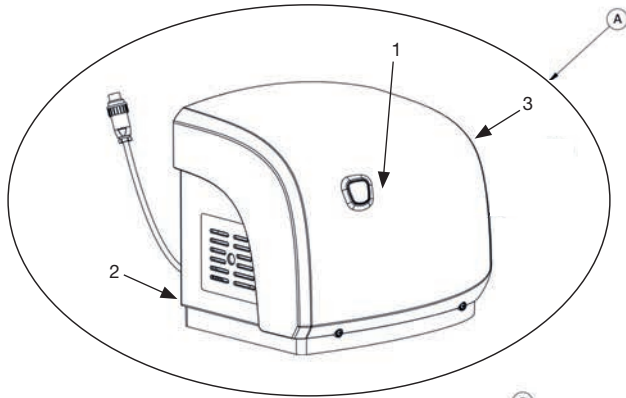

Zodiac® EasyConnect

Position	Assembly	Position	Description	Reference
A	Pump box easy connect	1	Pump	R0673100
		2	Pump rear casing	W2278A
		3	Pump front casing	W2279A
			Double hoses kit	R0673000
B	Easy connect in/out head	1	Head front panel	W2250A
		2	Head rear panel	W2251A
		3	Head top panel	W2252A
			Valve	W2255A
			Hose fitting clamp	W2258A
			Hose inside head	W2301A
C	Easy connect hoses	1	In/Out hose 6m	W2283B
		2	In/Out hose 1m	W2284B
		3	In/Out hose 7m	W2285B
D	T-valve assembly	1	S/E t valve	W2396A
		2	Tpe 3/4" hose connector	
		3	Easy connect quick connect	
		4	easy connect t-connector addendum	