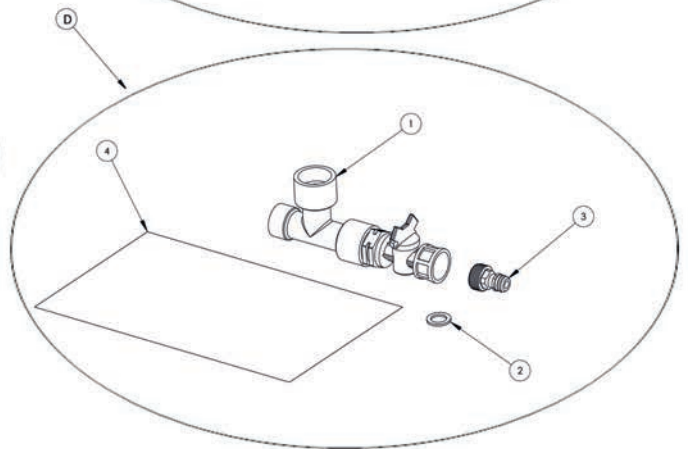

Zodiac® EasyConnect

Position	Assembly	Position	Description	Reference
A	Pump box easy connect	1	Pump	R0673100
		2	Pump rear casing	W2278A
		3	Pump front casing	W2279A
			Double hoses kit	R0673000
B	Easy connect in/out head	1	Head front panel	W2250A
		2	Head rear panel	W2251A
		3	Head top panel	W2252A
			Valve	W2255A
			Hose fitting clamp	W2258A
			Hose inside head	W2301A
C	Easy connect hoses	1	In/Out hose 6m	W2283B
		2	In/Out hose 1m	W2284B
		3	In/Out hose 7m	W2285B
D	T-valve assembly	1	S/E t valve	W2396A
		2	Tpe 3/4" hose connector	
		3	Easy connect quick connect	
		4	easy connect t-connector addendum	