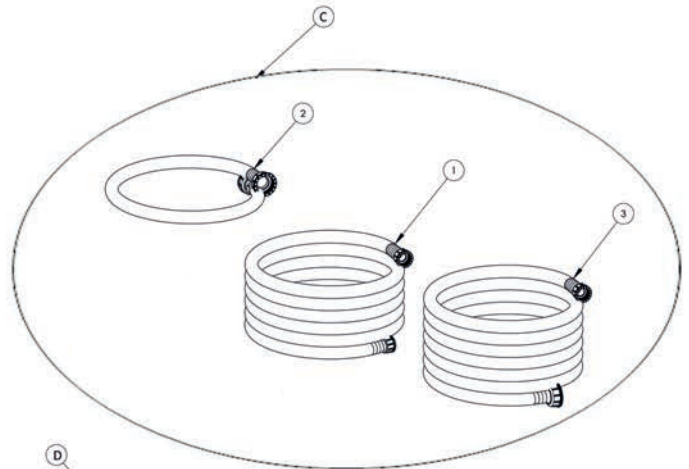

Zodiac® EasyConnect

Position	Assembly	Position	Description	Reference
A	Pump box easy connect	1	Pump	R0673100
		2	Pump rear casing	W2278A
		3	Pump front casing	W2279A
			Double hoses kit	R0673000
B	Easy connect in/out head	1	Head front panel	W2250A
		2	Head rear panel	W2251A
		3	Head top panel	W2252A
			Valve	W2255A
			Hose fitting clamp	W2258A
			Hose inside head	W2301A
C	Easy connect hoses	1	In/Out hose 6m	W2283B
		2	In/Out hose 1m	W2284B
		3	In/Out hose 7m	W2285B
D	T-valve assembly	1	S/E t valve	W2396A
		2	Tpe 3/4" hose connector	
		3	Easy connect quick connect	
		4	easy connect t-connector addendum	