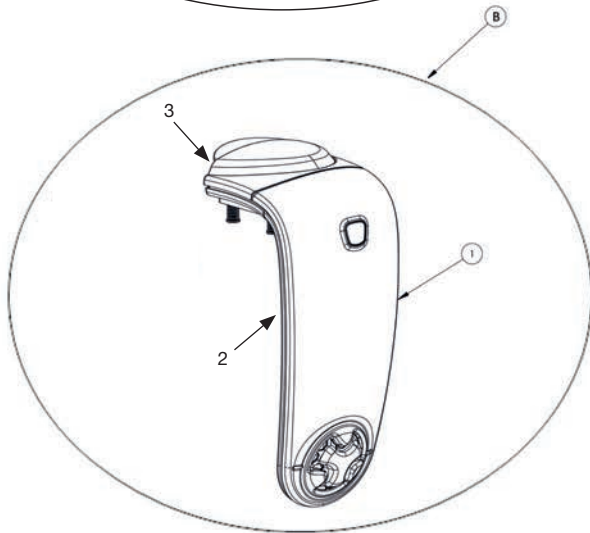

Zodiac® EasyConnect

Position	Assembly	Position	Description	Reference
A	Pump box easy connect	1	Pump	R0673100
		2	Pump rear casing	W2278A
		3	Pump front casing	W2279A
			Double hoses kit	R0673000
B	Easy connect in/out head	1	Head front panel	W2250A
		2	Head rear panel	W2251A
		3	Head top panel	W2252A
			Valve	W2255A
			Hose fitting clamp	W2258A
			Hose inside head	W2301A
C	Easy connect hoses	1	In/Out hose 6m	W2283B
		2	In/Out hose 1m	W2284B
		3	In/Out hose 7m	W2285B
D	T-valve assembly	1	S/E t valve	W2396A
		2	Tpe 3/4" hose connector	
		3	Easy connect quick connect	
		4	easy connect t-connector addendum	