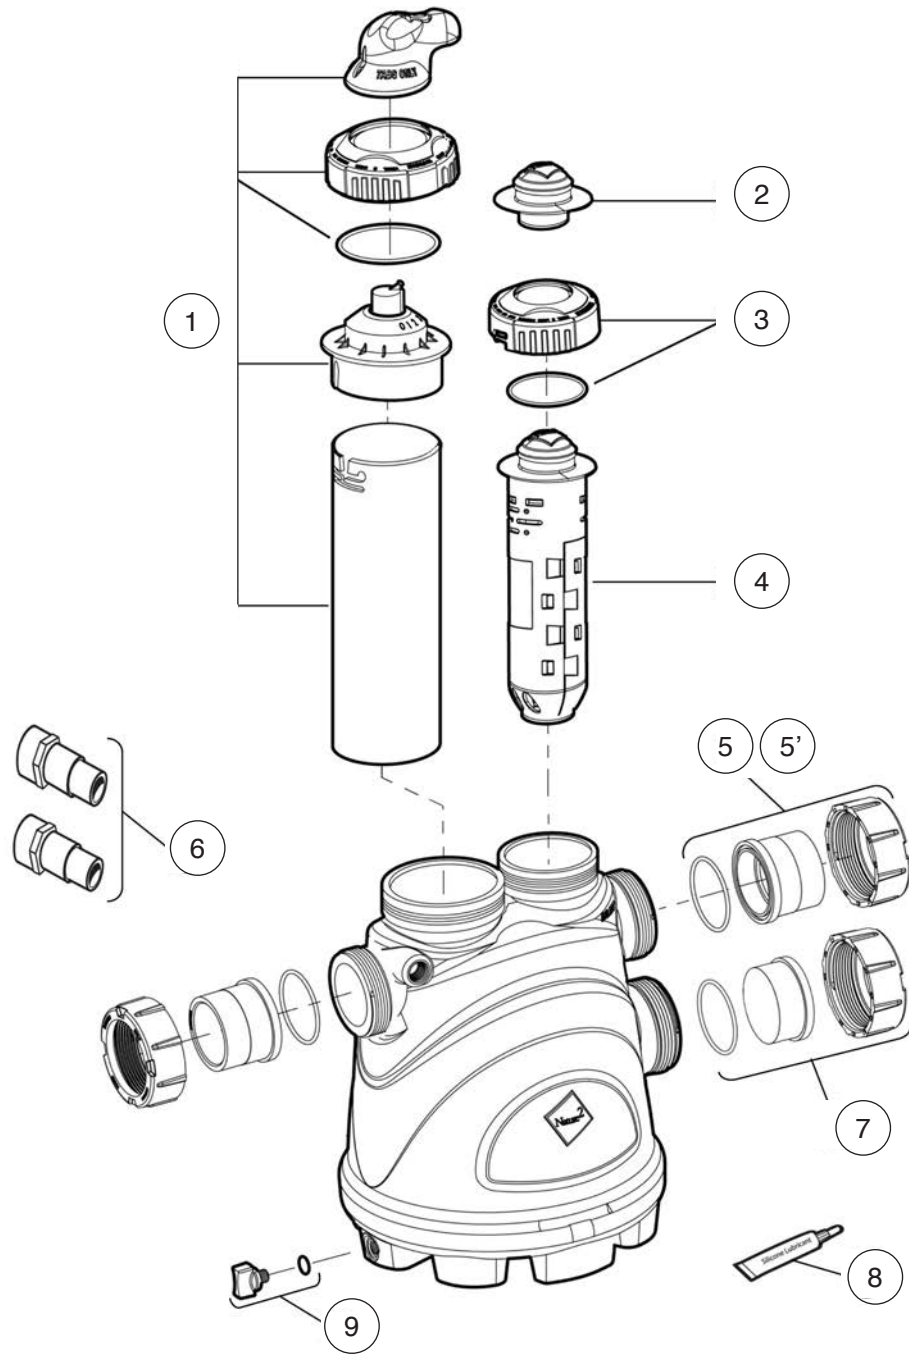

Nature² Fusion

Position	Description	Reference
1	Complete chlorinator	R0502600
	Nature ² Fusion seals kit	R0502500
2	Wintering cap	W380063
3	Cartridge locking collar + seal kit	R0502400
4	Packed Fusion 15 cartridge	W29046
	Packed Fusion 25 cartridge	W29047
	Packed Fusion 35 cartridge	W29048
	Packed Fusion 45 cartridge	W29049
5	DN50/63 mm union connection	W380069*
5'	2" union connection (UK)	W380070**
	PVC 2" - 1 ½" adapter to glue (UK)	W041101
6	38 mm soft pipe connection kit (with stainless collars)	W380074
7	Fusion body and cap set	W380071
8	Tube of silicone grease	W13332
9	Drain plug (with Oring)	W380073