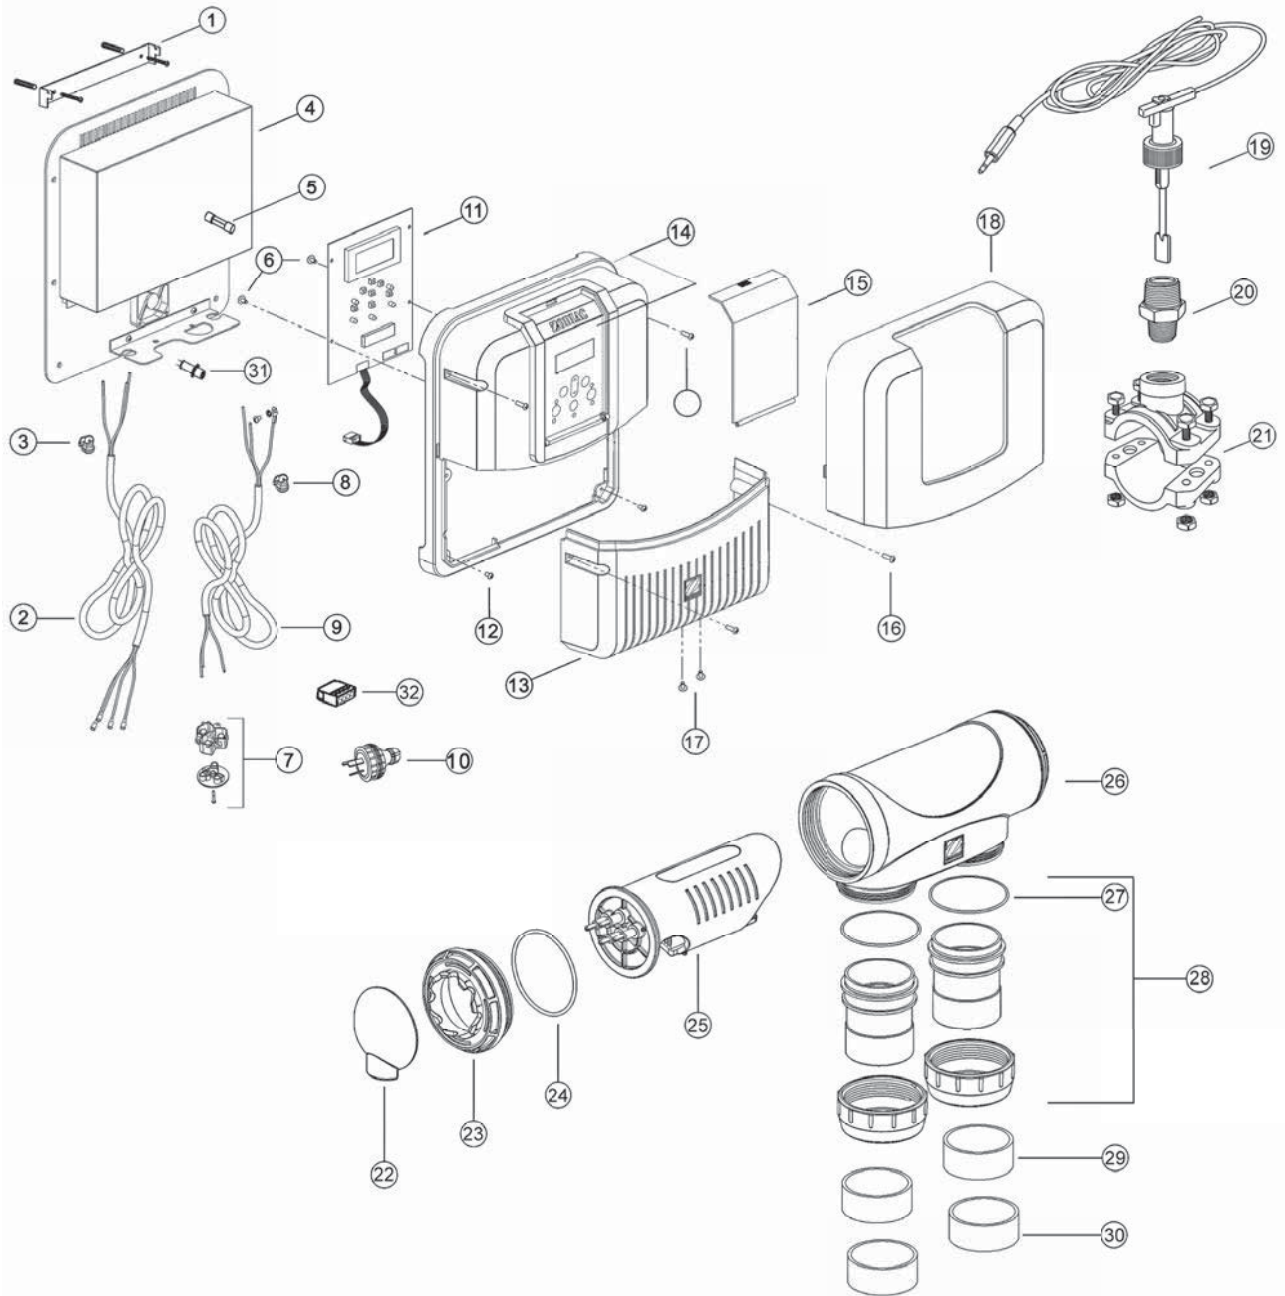

# TRi Expert / TRi Expert LS / TRi

Spare Parts

Position	Description	Reference
1	Wall mount kit w/ screws	R0740700
2	Complete cell mains supply cable	R0740300
3	Cable grip for cell power supply	R0768100
4	Power supply set (aluminium chasis + card + ventilator)	W082981
5	M205 2.5 A T Fuse	W110201
6	4x1/4" fixing screws for electronic board (x4)	R0743400
7	"AUS" female type plug	R0741300
8	Cable grip for mains power supply	R0742900
9	Mains supply cable	R0741501
10	Male 3 pin plug «AUS» type	R0768700
11	Control PCB	W082993
12	M4x6 mm lower fixing screw for main cover (x4)	R0741400
13	Lower cover for standard TRi	R0742500
14	Main cover for control unit with TRi with control panel label (blue & yellow)	R0743204
	Main cover for control unit with TRi with black control panel label	R0743203
	Main cover for control unit with TRi LS with black control panel label	R0743205
15	Transparent plexi protection cover for control panel	R0741800
16	M4x20 mm fixing screws for covers (box and lower cover) (x4)	R0743000
17	M3x5 mm fixing screws for lower plate (x2)	R0742400
18	Silver TRi housing cover	R0744100
	Black TRi Expert housing cover	R0741000
19	Complete flow switch (+ cable and jack 3.5 mm)	R0737500
20	3/4"x1/2" adapter for flow switch	R0797200
21	Complete DN50 mm saddle clamp (adaptable to 1 1/2" UK)	W013010
	Complete DN63 mm saddle clamp (adaptable to 2" UK) - not included in the product	W013011
22	TRi cell protective cap	R0740800
23	Electrode tightening ring	R0740600
24	Electrode O-ring (x2)	R0739000
25	Complete TRi 10 electrode	R0758400
	Complete TRi LS 10 electrode	R0806300
	Complete TRi 18 electrode	R0758500
	Complete TRi LS 18 electrode	R0806400
	Complete TRi 22 electrode	R0758600
	Complete TRi 35 electrode	R0758700
26	Empty TRi cell body	R0740200
27	Barrel union Oring (x2)	R0737700
28	Barrel union set for TRi DN63 mm / 2"	R0748700
29	PVC DN50 mm adapter to glue	R0768600
30	PVC 1 1/2" adapter to glue (UK)	R0770300
31	3.5 mm female plug jack	R0749600
32	4-way cable connector (x2)	R0737900