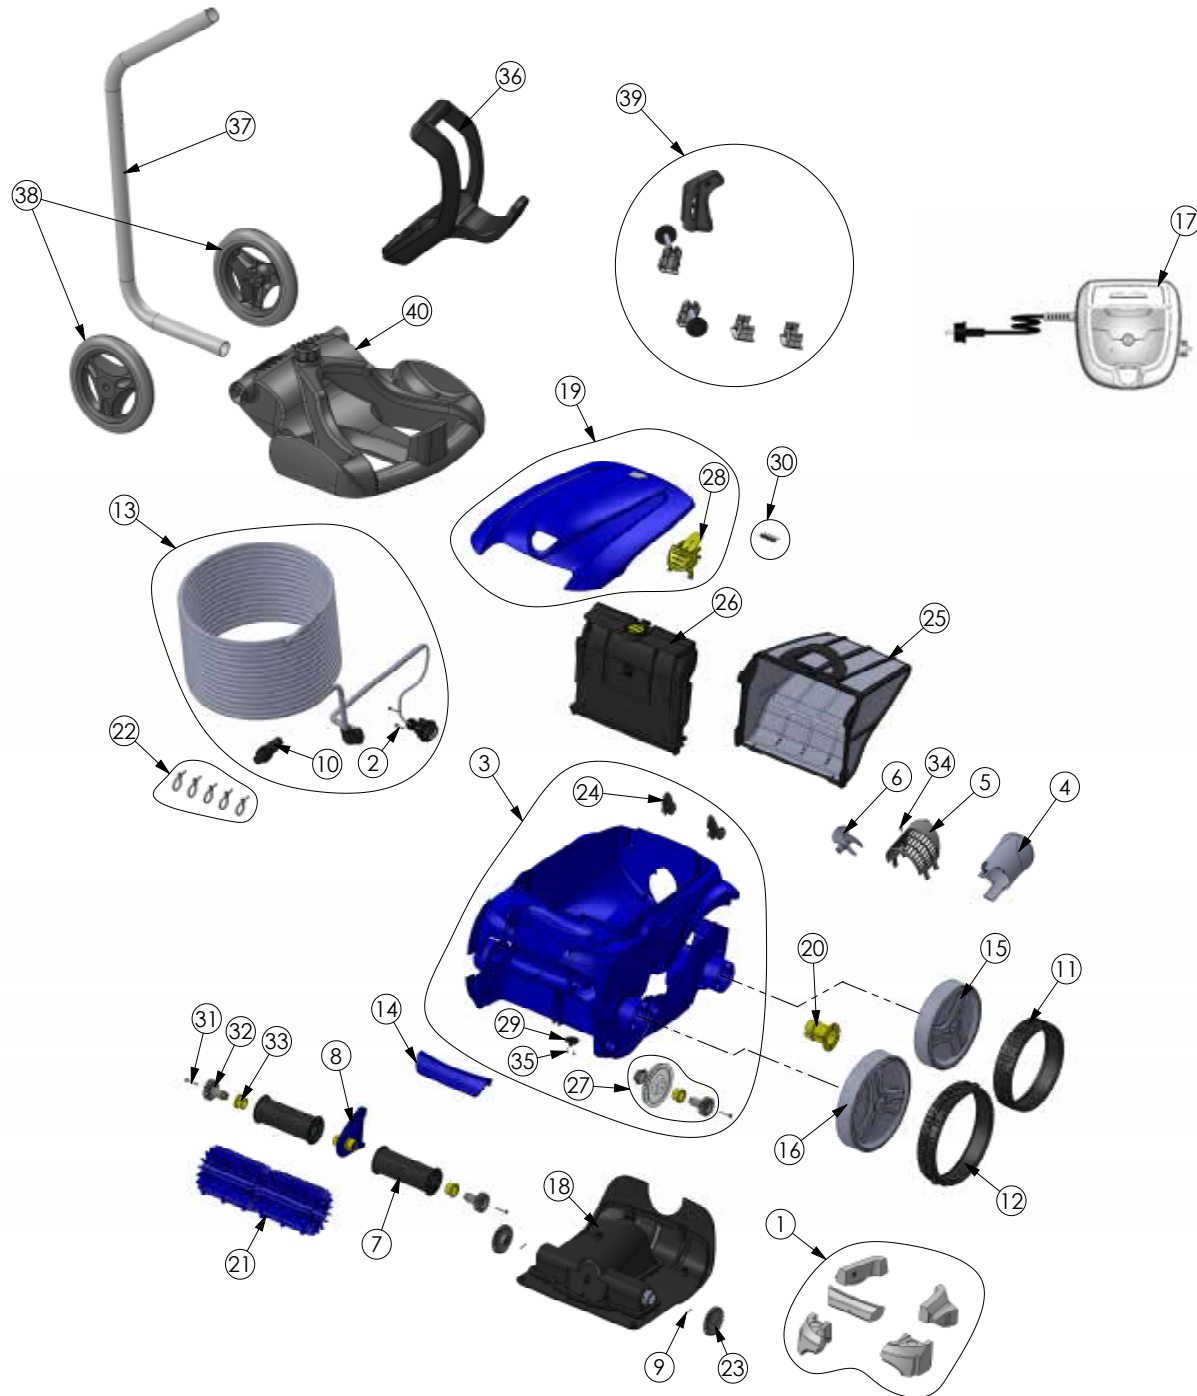

# RV 4310 TILE

Spare parts

| Position | Description                      | Reference |
|----------|----------------------------------|-----------|
| 1        | Float                            | R0539700  |
| 2        | Screw 4*16mm (set of 5)          | R0608500  |
| 3        | Main housing 2wd ii              | R0589100  |
| 4        | Flow outlet                      | R0517500  |
| 5        | Motor screen                     | R0517600  |
| 6        | Propeller                        | R0517000  |
| 7        | Brush roller                     | R0517400  |
| 8        | Roller support                   | R0518700  |
| 9        | Motor block shaft pin (set of 5) | R0567800  |
| 10       | Floating cable plug              | R0565600  |
| 11       | Tire rear black zodiac           | R0636300  |
| 12       | Tire large tile zodiac           | R0636400  |
| 13       | Floating cable 18m               | R0516800  |
| 14       | Handle blue                      | R0540400  |
| 15       | Rim rear r9022 zodiac            | R0636100  |
| 16       | Rim large r9022 zodiac           | R0636001  |
| 17       | Control unit type 5v             | R0637300  |
| 18       | Motor block type a               | R0637800  |
| 19       | Hood blue                        | R0544700  |
| 20       | Wheel bushing zodiac             | R0636700  |
| 21       | Zodiac brush (set of 2)          | R0635900  |
| 22       | Floating cable clamp (set of 5)  | R0567900  |
| 23       | Drive gear (set of 2)            | R0518800  |
| 24       | Roller (set of 2)                | R0518100  |
| 25       | Fine filter v                    | R0636600  |
| 26       | Filter canister support          | R0517700  |
| 27       | Transmission                     | R0517200  |
| 28       | Cover latch grip pms108          | R0638700  |
| 29       | Rampe                            | R0519000  |
| 30       | Screw 4*12 mm (set of 5)         | R0516700  |
| 31       | Screw 4*25 mm (set of 5)         | R0638900  |
| 32       | 17 Gear (*2)                     | R0639000  |
| 33       | Outer bearing (*2)               | R0639100  |
| 34       | Screw 2.9*9.5 Mm (set of 5)      | R0639200  |
| 35       | Screw 2.2*6,5Mm (*5)             | R0564500  |
| 36       | Caddy handle                     | R0565000  |
| 37       | Caddy tube                       | R0565200  |
| 38       | Caddy wheels (*2)                | R0565100  |
| 39       | Caddy accessories                | R0564900  |
| 40       | Caddy base                       | R0564800  |